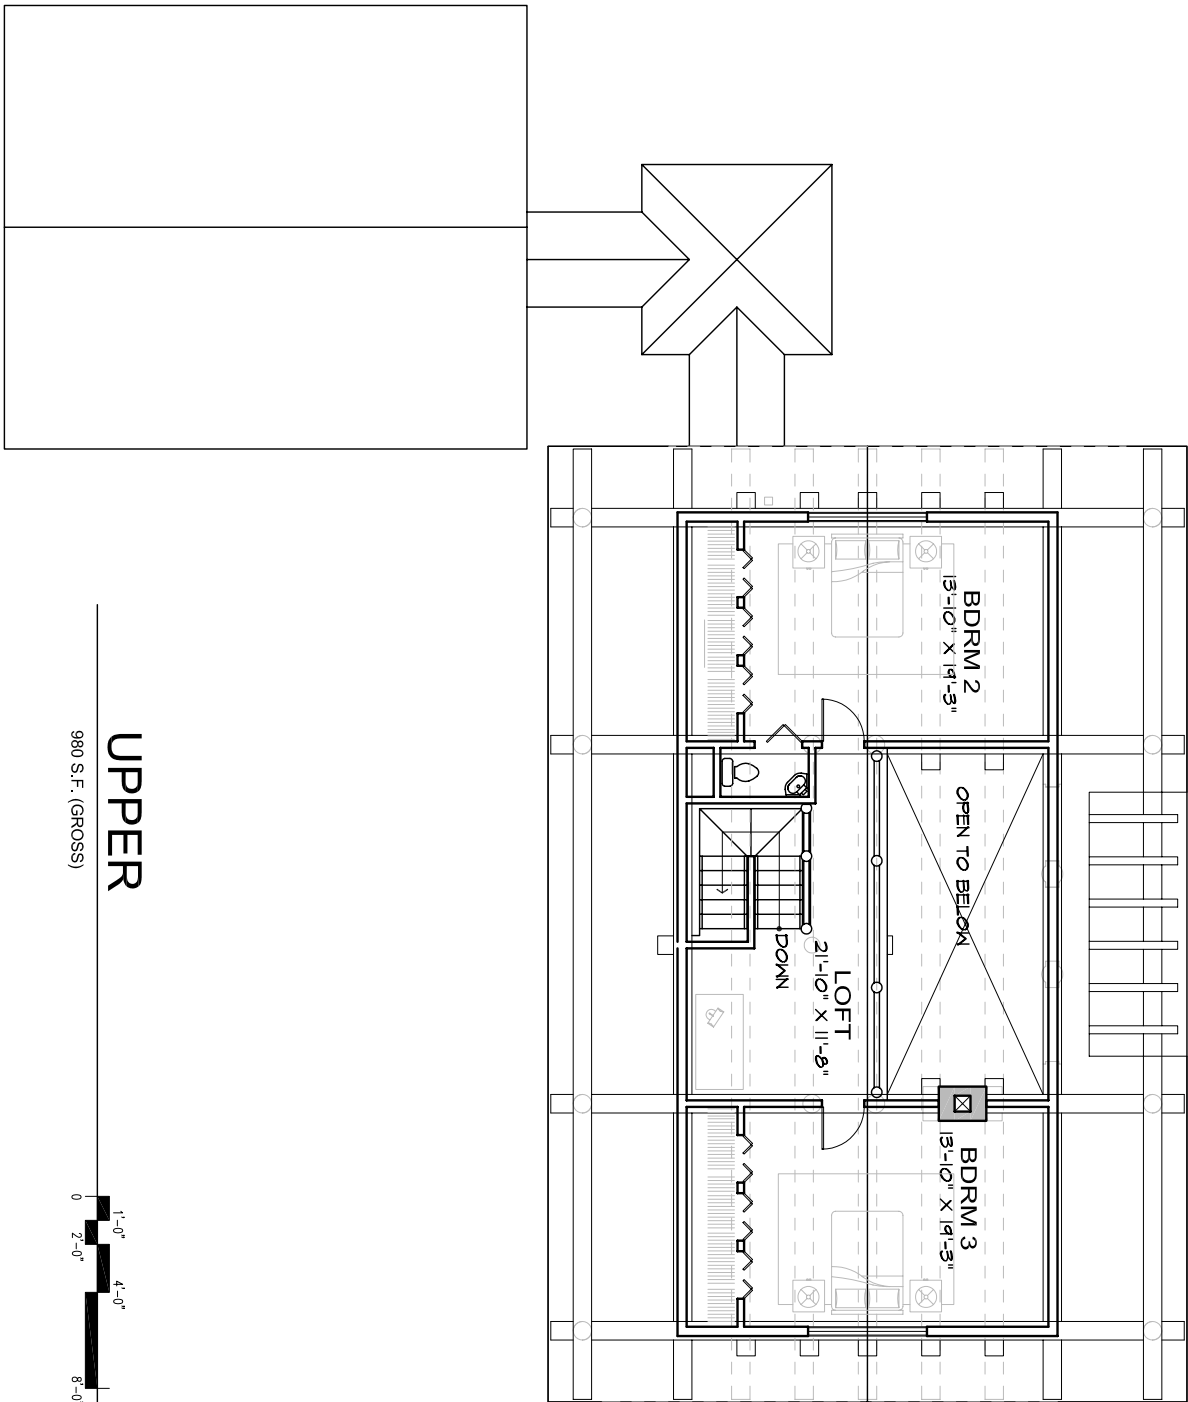

MAIN
1,248 S.F. (GROSS)

UPPER

980 S.F. (GROSS)

FRONT